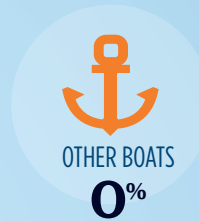

National Marine Manufacturers Association

nmma.org

ECONOMIC SIGNIFICANCE OF RECREATIONAL BOATING IN WISCONSIN

CONGRESSIONAL DISTRICT 8

Number of Recreational Boats*	85,093
Recreational Boating Industry Businesses	141
Total Jobs	5,825
Annual Recreational Boating-Related Spending	$317.1 MILLION

TOTAL ANNUAL ECONOMIC IMPACT OF RECREATIONAL BOATING:

$742.8 MILLION

RECREATIONAL BOATS IN WI-8

TOTAL BOATS* **85,093**

REGISTERED BOATS	85,093
Power boats	76,887
PWCs	6,494
Sailboats	1,591
Other Boats	121
HOUSEHOLDS PER BOAT	3.4

* Total boats are registered boats as reported by states to the USCG.

RECREATIONAL BOATING CREATES JOBS IN WI-8

TOTAL BOATING JOBS	3,355
Boat Building	89
Motor / Engine Mfgr.	52
Accessory / Supplies Mfgr.	303
Dealers / Wholesalers	268
Boat Services	2,643

BOAT BUILDING
MOTOR/ENG. MFGR.
ACC./SUPPLIES MFGR.
DLRS/WHOLESALERS
BOAT SERVICES

RECREATIONAL BOATING-RELATED BUSINESSES IN WI-8

TOTAL BUSINESSES	141
Boat Building	4
Motor / Engine Mfgr.	2
Accessory / Supplies Mfgr.	16
Dealers / Wholesalers	32
Boat Services	87

BOAT BUILDING
MOTOR/ENG. MFGR.
ACC./SUPPLIES MFGR.
DLRS/WHOLESALERS
BOAT SERVICES

ESTIMATED JOBS IMPACT OF RECREATIONAL BOATING-RELATED SPENDING IN WI-8

EST. TOTAL JOBS	5,825
EST. TOTAL LABOR INCOME	$240.2 MILLIONS
Est. Direct Income	$96.6
Est. Indirect Income	$60.9
Est. Induced Income	$82.7

RECREATIONAL BOATING INDUSTRY SALES IN WI-8

Boat Building	$23.0	$23.0 MILLION
Motor / Engine Mfgr.	$30.6	$30.6 MILLION
Accessory / Supplies Mfgr.	$37.1	$37.1 MILLION
TOTAL MFGR. SALES	$90.6	
Dealers / Wholesalers	$126.2	$126.2 MILLION
Boat Services	$373.7	$373.7 MILLION
TOTAL RETAIL & SERVICES SALES	$499.9	

BOAT BUILDING
MOTOR/ENG. MFGR.
ACC./SUPPLIES MFGR.
DLRS/WHOLESALERS
BOAT SERVICES