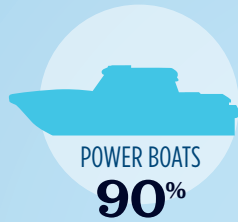

National Marine Manufacturers Association

nmma.org

ECONOMIC SIGNIFICANCE OF RECREATIONAL BOATING IN WISCONSIN

CONGRESSIONAL DISTRICT 8

Number of Recreational Boats*	85,093
Recreational Boating Industry Businesses	141
Total Jobs	5,825
Annual Recreational Boating-Related Spending	$317.1 MILLION

TOTAL ANNUAL ECONOMIC IMPACT OF RECREATIONAL BOATING:

$742.8 MILLION

RECREATIONAL BOATS IN WI-8

TOTAL BOATS* **85,093**

REGISTERED BOATS	85,093
Power boats	76,887
PWCs	6,494
Sailboats	1,591
Other Boats	121
HOUSEHOLDS PER BOAT	3.4

* Total boats are registered boats as reported by states to the USCG.

RECREATIONAL BOATING CREATES JOBS IN WI-8

TOTAL BOATING JOBS	3,355
Boat Building	89
Motor / Engine Mfgr.	52
Accessory / Supplies Mfgr.	303
Dealers / Wholesalers	268
Boat Services	2,643

BOAT BUILDING
MOTOR/ENG. MFGR.
ACC./SUPPLIES MFGR.
DLRS/WHOLESALERS
BOAT SERVICES

RECREATIONAL BOATING-RELATED BUSINESSES IN WI-8

TOTAL BUSINESSES	141
Boat Building	4
Motor / Engine Mfgr.	2
Accessory / Supplies Mfgr.	16
Dealers / Wholesalers	32
Boat Services	87

BOAT BUILDING
MOTOR/ENG. MFGR.
ACC./SUPPLIES MFGR.
DLRS/WHOLESALERS
BOAT SERVICES

ESTIMATED JOBS IMPACT OF RECREATIONAL BOATING-RELATED SPENDING IN WI-8

EST. TOTAL JOBS	5,825
EST. TOTAL LABOR INCOME	$240.2 MILLIONS
Est. Direct Income	$96.6
Est. Indirect Income	$60.9
Est. Induced Income	$82.7

RECREATIONAL BOATING INDUSTRY SALES IN WI-8

Boat Building	$23.0	$23.0 MILLION
Motor / Engine Mfgr.	$30.6	$30.6 MILLION
Accessory / Supplies Mfgr.	$37.1	$37.1 MILLION
TOTAL MFGR. SALES	$90.6	
Dealers / Wholesalers	$126.2	$126.2 MILLION
Boat Services	$373.7	$373.7 MILLION
TOTAL RETAIL & SERVICES SALES	$499.9	

BOAT BUILDING
MOTOR/ENG. MFGR.
ACC./SUPPLIES MFGR.
DLRS/WHOLESALERS
BOAT SERVICES