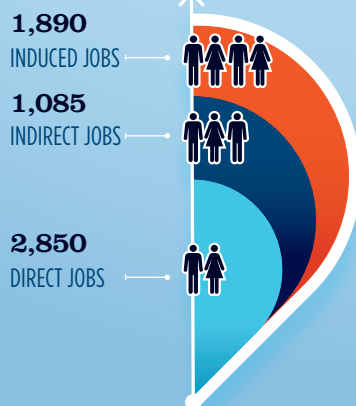

### RECREATIONAL BOATING CREATES JOBS IN WI-8

TOTAL BOATING JOBS	<b>3,355</b>
Boat Building	89
Motor / Engine Mfgr.	52
Accessory / Supplies Mfgr.	303
Dealers / Wholesalers	268
Boat Services	2,643

BOAT BUILDING  
MOTOR/ENG. MFGR.  
ACC./SUPPLIES MFGR.  
DLRS/WHOLESALERS  
BOAT SERVICES

### RECREATIONAL BOATING-RELATED BUSINESSES IN WI-8

TOTAL BUSINESSES	<b>141</b>
Boat Building	4
Motor / Engine Mfgr.	2
Accessory / Supplies Mfgr.	16
Dealers / Wholesalers	32
Boat Services	87

BOAT BUILDING  
MOTOR/ENG. MFGR.  
ACC./SUPPLIES MFGR.  
DLRS/WHOLESALERS  
BOAT SERVICES

### ESTIMATED JOBS IMPACT OF RECREATIONAL BOATING-RELATED SPENDING IN WI-8

EST. TOTAL JOBS	<b>5,825</b>
EST. TOTAL LABOR INCOME	<b>\$240.2</b> MILLIONS
Est. Direct Income	\$96.6
Est. Indirect Income	\$60.9
Est. Induced Income	\$82.7