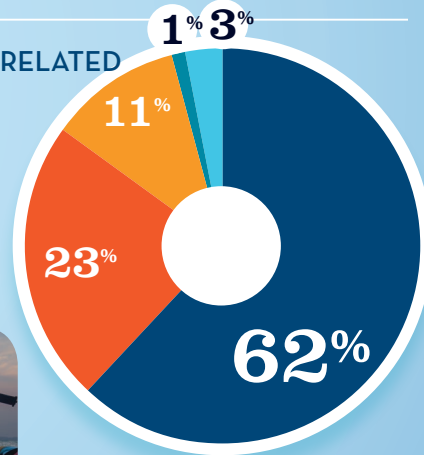

RECREATIONAL BOATING-RELATED BUSINESSES IN WI-8

TOTAL BUSINESSES	141
Boat Building	4
Motor / Engine Mfgr.	2
Accessory / Supplies Mfgr.	16
Dealers / Wholesalers	32
Boat Services	87

BOAT BUILDING
MOTOR/ENG. MFGR.
ACC./SUPPLIES MFGR.
DLRS/WHOLESALERS
BOAT SERVICES