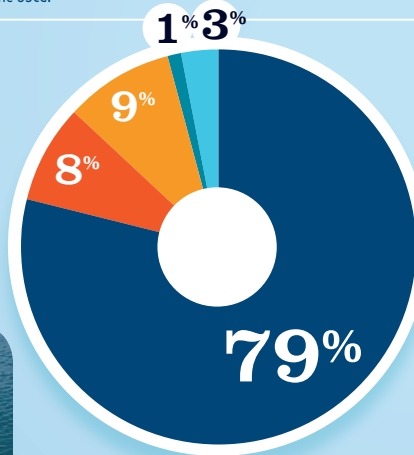

RECREATIONAL BOATING CREATES JOBS IN WI-8

TOTAL BOATING JOBS	3,355
Boat Building	89
Motor / Engine Mfgr.	52
Accessory / Supplies Mfgr.	303
Dealers / Wholesalers	268
Boat Services	2,643

BOAT BUILDING
MOTOR/ENG. MFGR.
ACC./SUPPLIES MFGR.
DLRS/WHOLESALERS
BOAT SERVICES